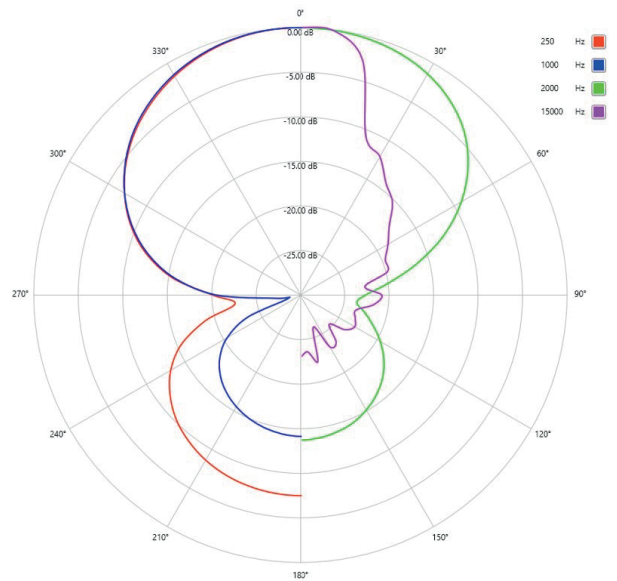

HC-22 Shotgun Microphone

SPECIFICATIONS

Frequency Range	50 Hz - 20 kHz
Self Noise	8.5 dB_A (+/- 2 dB)
Polar Pattern	Hypercardioid
Capsule Type	Back Electret Condenser
Output Sensitivity	48.0 mV/Pa (-26.3 dB)
Max. Output Voltage	5 V_p (if relative load < 2 kΩ)
Output Impedance	100 Ω
Min. Recommended Load	1 kΩ
Signal / Noise Ratio	85 dB typical (@ 1 kHz/Pa A-weighted)
CMRR (@ 1 kHz)	> 60 dB
Max. Cable Length	100 m
Powering	P-48
Powering Valid Range	48-24V (Max SPL reduced at 24V)
Current Consumption	~ 3.0 mA
Max. SPL	133 dB SPL (@ 1 kHz 1.0% THD typical)
RFI Shield	Yes
Connector	XLR-3M
Weight	100 g
Colour	Matte Black w/ Red Accent

POLAR RESPONSE