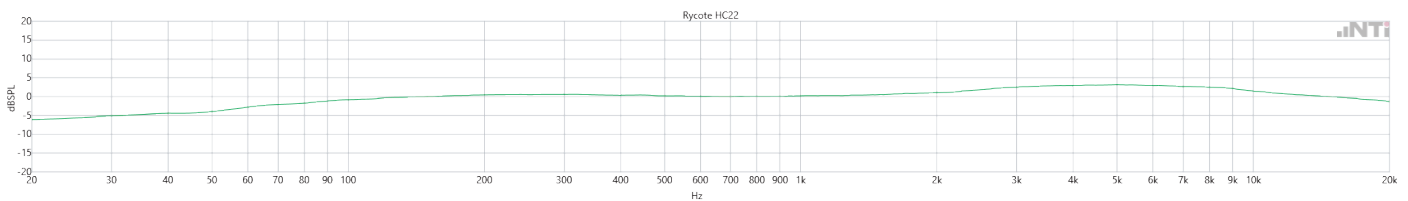

FREQUENCY RESPONSE

DIMENSIONS