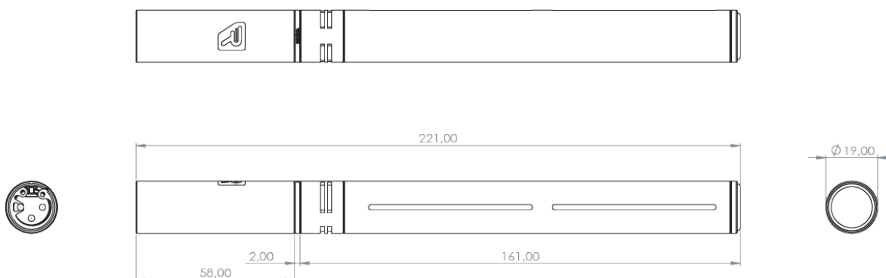

POLAR RESPONSE

FREQUENCY RESPONSE

DIMENSIONS

COMPATIBLE RYCOTE WINDSHIELDS

- 18cm SGM Foam
- 18cm Classic Softie
- 18cm Short Fur Softie
- 18cm Super Softie
- Nano Shield Kit NS4-DB
- Cyclone Windshield, Medium
- Modular Windshield Kit 3